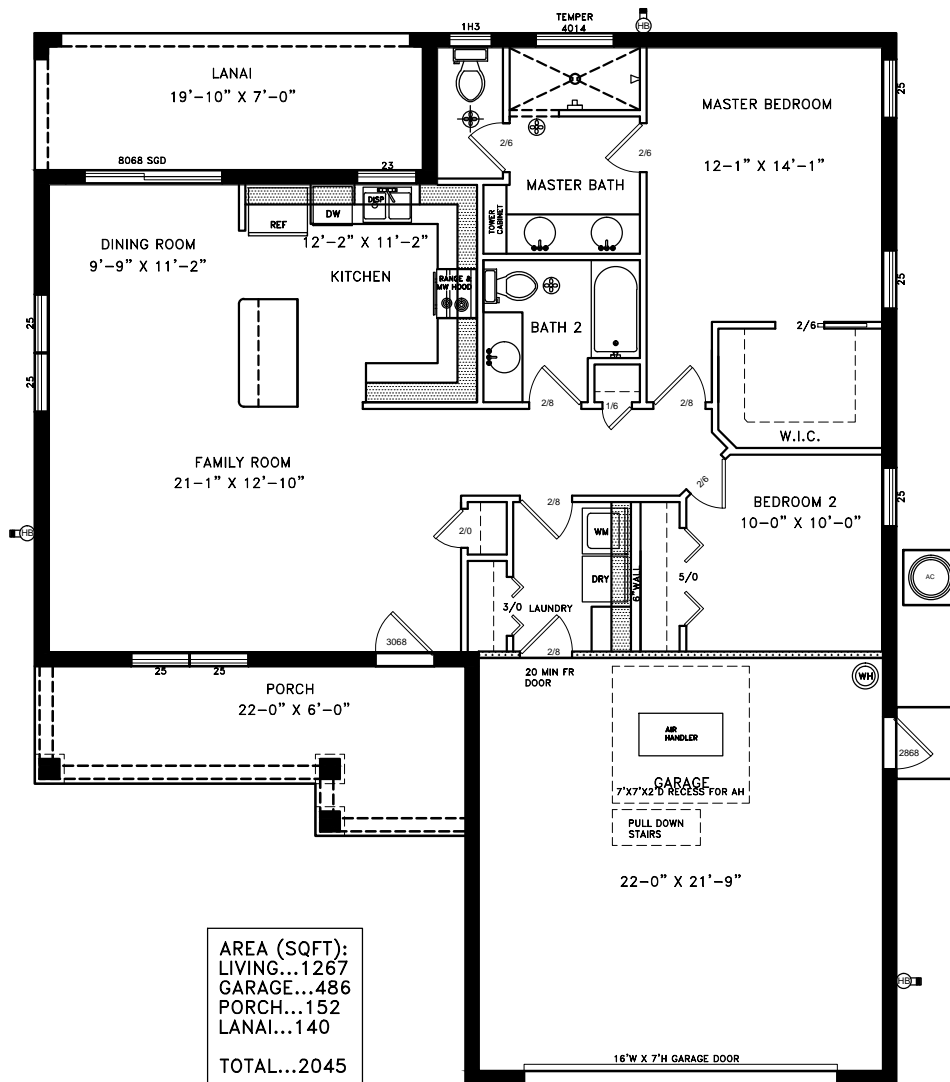

THE CRESTVIEW (44'-0"W X 53'-8"D)

© COPYRIGHT TRINITY DRAFTING LLC

THE CRESTVIEW (44'-0"W X 53'-8"D)

© COPYRIGHT TRINITY DRAFTING LLC